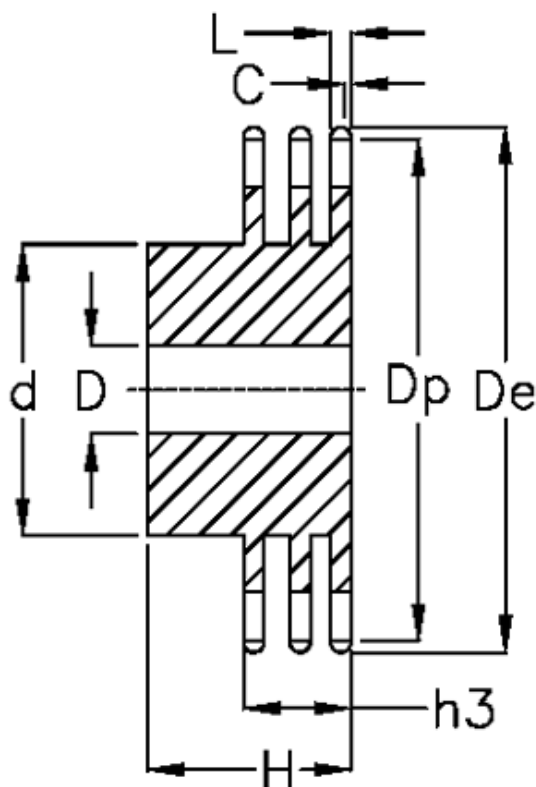

Data Sheet

Article number: 616013008023

Description: Sprocket 16 B-3 Z=23 triplex
predrilled

Measures

C	= 2.5	h3	= 79.6
d	= *130	L	= 15.8
D	= 30±0,5	Number of teeth	= 23
De	= 197.5		
Dp	= 186.53		
For chain size	= 1" x 17,02 mm		
For chain type	= 16 B-3		
H	= 100		